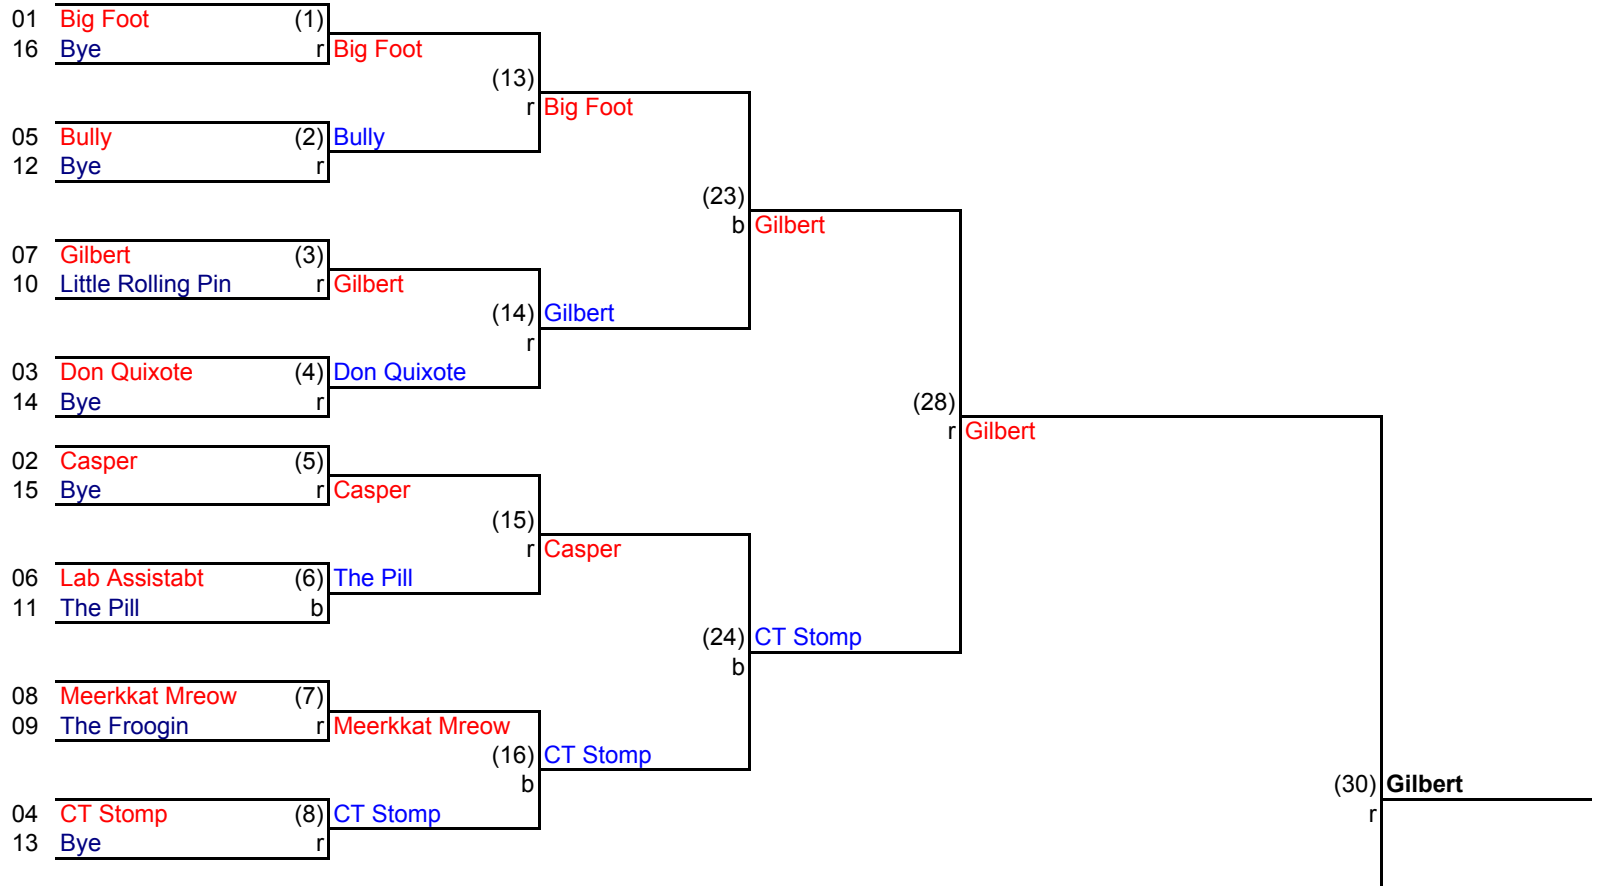

HORD Spring 2010 Ant Weight
Winner's Bracket

Loser's Bracket