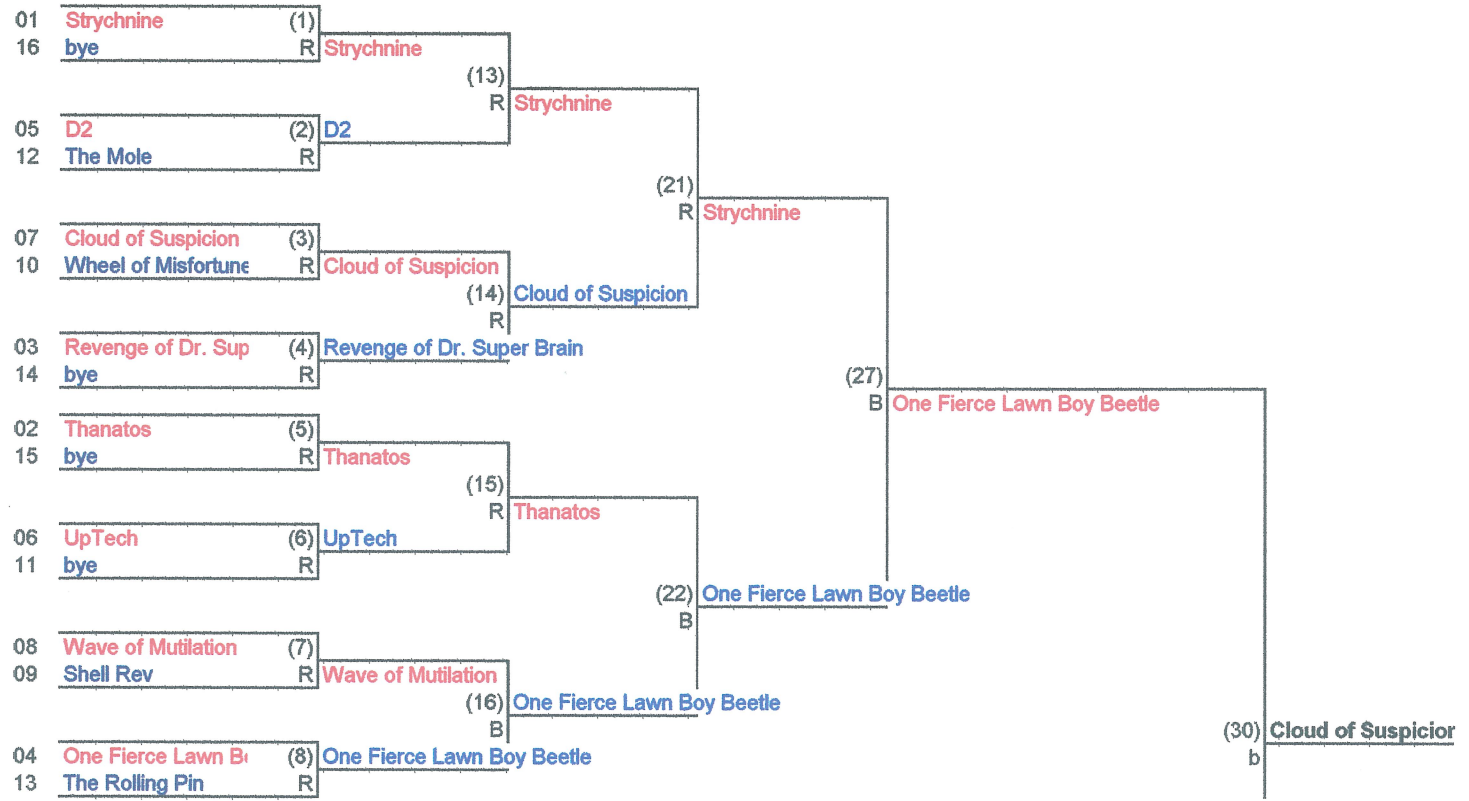

Beetle Weight Winner's Bracket

- 1 Strychnine
- 2 Thanatos
- 3 Revenge of Dr. \$up
- 4 One Fierce Lawn B
- 5 D2
- 6 UpTech
- 7 Cloud of Suspicion
- 8 Wave of Mutilation
- 9 Shell Rev
- 10 Wheel of Misfortune
- 11 bye
- 12 The Mole
- 13 The Rolling Pin
- 14 bye
- 15 bye
- 16 bye

Beetle Weight Loser's Bracket