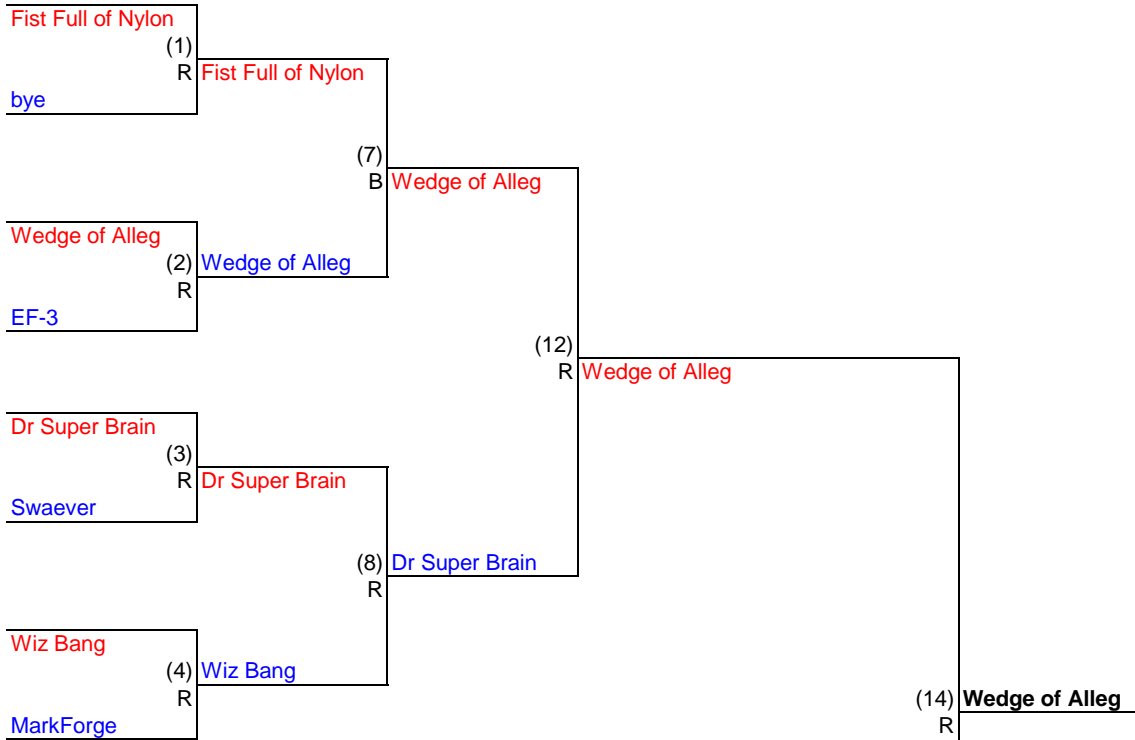

HORD 2016 Beetle Weight

Winner's Bracket

Loser's Bracket

RANK	ROBOT
1	Wedge of Alleg
2	Dr Super Brain
3	Wiz Bang
4	Fist Full of Nylon
5	EF-3
5	Swaever
7	MarkForge