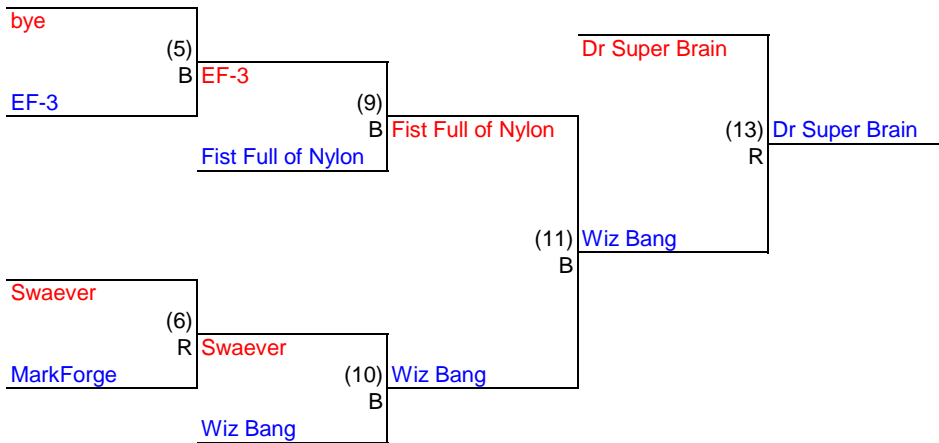

HORD 2016 Beetle Weight

Winner's Bracket

Loser's Bracket

RANK	ROBOT
1	Wedge of Alleg
2	Dr Super Brain
3	Wiz Bang
4	Fist Full of Nylon
5	EF-3
5	Swaever
7	MarkForge