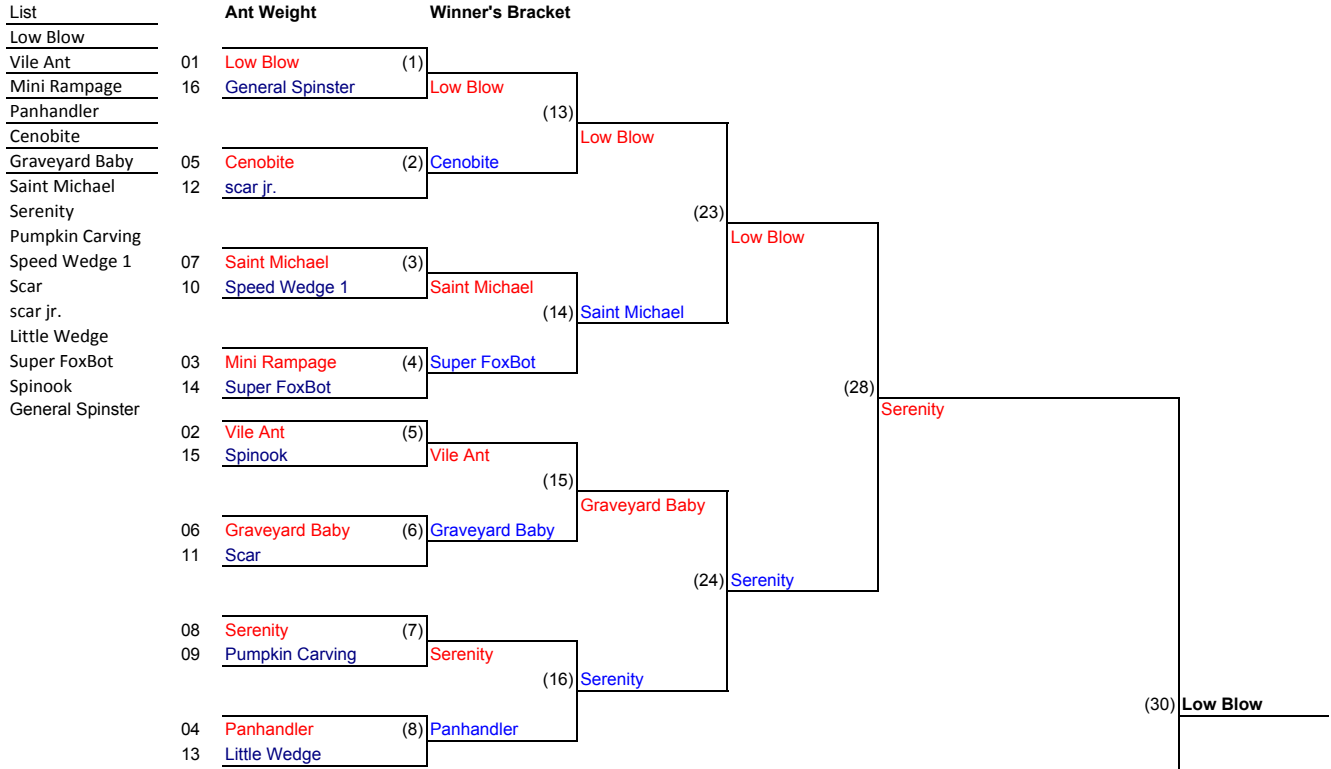

Special Awards

Best Safety Gaurds	Beetleweight	Balor	Mechovation Robotics	Eric	Stratten
Best Death Scene	Fairyweight	Itsy Bitsy	Underdog Robotics	Justin Smith, &	Mandy Marschat
Best Death Scene	Beetleweight	LGBTerror	Team Raven	Colin	Lesco
Sportmanship	Beetleweight	Amputator	BOTSHED Robotics	Garrett	Campbell

List
 PlanZ
 The Skittles Mon
 Demise
 IntensTI
 Bar Buster
 Itsy Bitsy
 Baby Spinster
 Brother Nero

Schedule

Session	Fight #	Weight Class	Bracket	Round	Red Square	Blue Square	Outcome	Winner	Loser	Decision
1.10	1	W		1.0	PlanZ	Brother Nero	B	Brother Nero	PlanZ	2. Pit
1.10	2	W		1.0	The Skittles Mon	Baby Spinster	A	The Skittles Mon	Baby Spinster	2. Pit
1.10	3	W		1.0	Demise	Itsy Bitsy	A	Demise	Itsy Bitsy	1. K.O./T.P.
1.10	4	W		1.0	IntensTI	Bar Buster	B	Bar Buster	IntensTI	1. K.O./T.P.
1.20	5	L		2.0	PlanZ	IntensTI	A	PlanZ	IntensTI	-
1.20	6	L		2.0	Baby Spinster	Itsy Bitsy	A	Baby Spinster	Itsy Bitsy	4. Forfeit
1.20	7	W		2.0	Brother Nero	Bar Buster	A	Brother Nero	Bar Buster	-
1.20	8	W		2.0	Demise	The Skittles Mon	A	Demise	The Skittles Mon	-
2.00	9	L		2.5	PlanZ	The Skittles Mon	B	The Skittles Mon	PlanZ	4. Forfeit
2.00	10	L		2.5	Baby Spinster	Bar Buster	B	Bar Buster	Baby Spinster	-
2.10	11	L		3.0	The Skittles Mon	Bar Buster	A	The Skittles Mon	Bar Buster	-
2.10	12	W		3.0	Brother Nero	Demise	B	Demise	Brother Nero	1. K.O./T.P.
2.30	13	L		3.5	Brother Nero	The Skittles Mon	B	The Skittles Mon	Brother Nero	2. Pit
2.51	14	F		4.0	Demise	The Skittles Mon	A	Demise	The Skittles Mon	1. K.O./T.P.