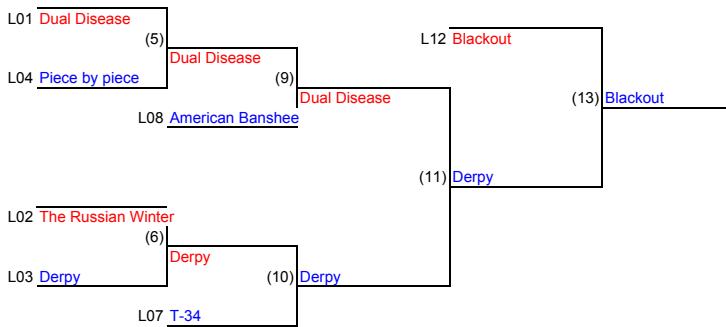

List
T-34

The Russian Winter
Derpy
Dromon
Piece by piece
Blackout
American Banshee
Dual Disease

Mantis Weight

Winner's Bracket

Loser's Bracket

Schedule

Session	Fight	Weight Class	Round	Red Square	Blue Square	Outcome	Winner	Loser	Decision
2.20	1	W	1.0	T-34	Dual Disease	A	T-34	Dual Disease	2. Pit
2.20	2	W	1.0	The Russian Winter	American Banshee	B	American Banshee	The Russian Winter	1. K.O./T.P.
2.20	3	W	1.0	Derpy	Blackout	B	Blackout	Derpy	1. K.O./T.P.
2.20	4	W	1.0	Dromon	Piece by piece	A	Dromon	Piece by piece	1. K.O./T.P.
2.30	5	L	2.0	Dual Disease	Piece by piece	A	Dual Disease	Piece by piece	2. Pit
2.30	6	L	2.0	The Russian Winter	Derpy	B	Derpy	The Russian Winter	2. Pit
2.55	7	W	2.0	T-34	Dromon	B	Dromon	T-34	-
2.55	8	W	2.0	Blackout	American Banshee	A	Blackout	American Banshee	-
3.00	9	L	2.5	Dual Disease	American Banshee	A	Dual Disease	American Banshee	1. K.O./T.P.
3.00	10	L	2.5	Derpy	T-34	A	Derpy	T-34	2. Pit
3.11	11	L	3.0	Dual Disease	Derpy	b	Derpy	Dual Disease	2. Pit
3.11	12	W	3.0	Dromon	Blackout	A	Dromon	Blackout	2. Pit
3.30	13	L	3.5	Blackout	Derpy	A	Blackout	Derpy	-
4.00	14	F	4.0	Dromon	Blackout	A	Dromon	Blackout	-