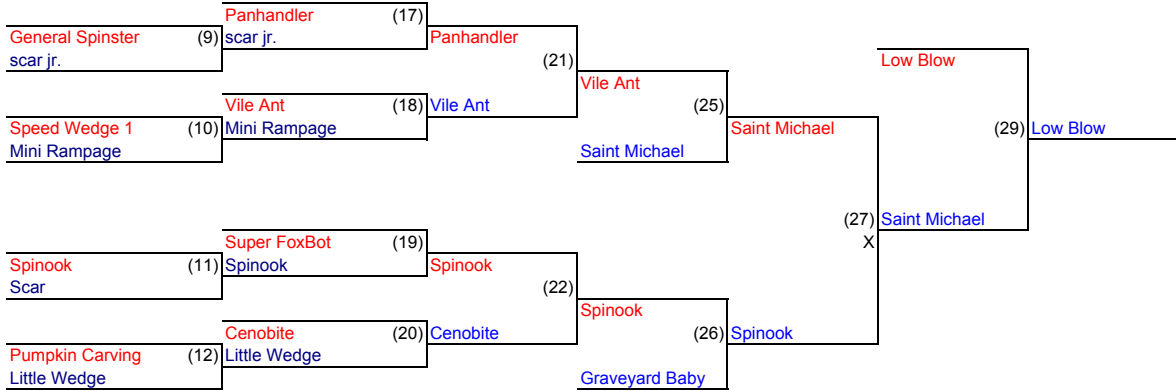

Loser's Bracket