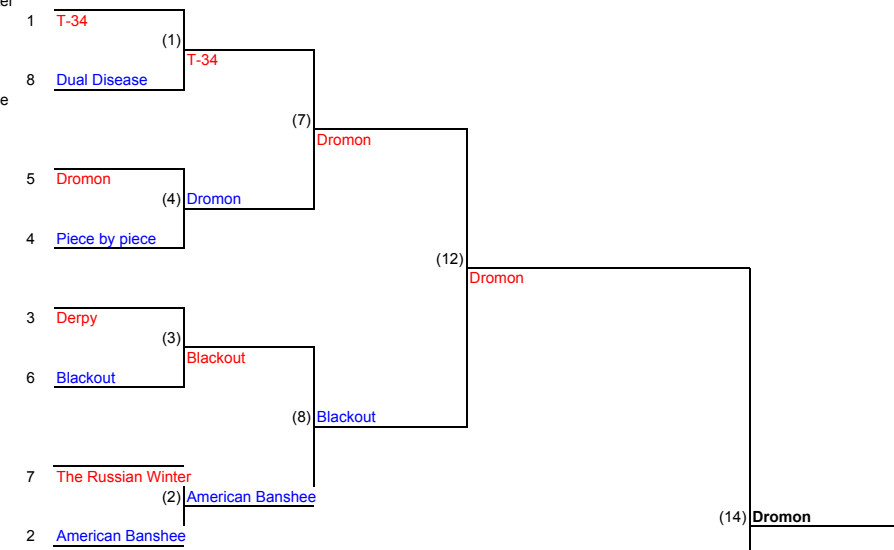

List
T-34

The Russian Winter
Derpy
Dromon
Piece by piece
Blackout
American Banshee
Dual Disease

Mantis Weight

Winner's Bracket

Loser's Bracket